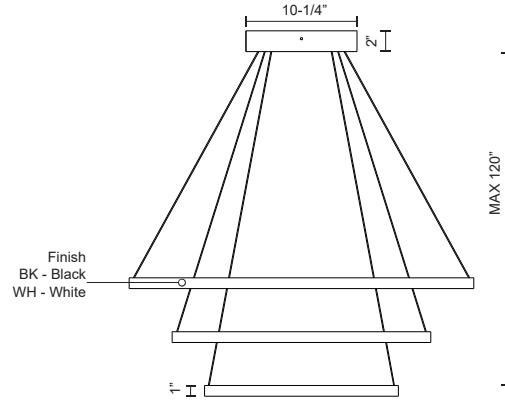

CH85332-BK
 Black

CH85332-WH
 White

SPECIFICATION DETAILS

* For custom options, consult factory for details.

Fixture Dimensions	L31-1/2" x W31-1/2" x H1"
Light Source	LED
Wattage	134W
Total Lumens	11390lm
Delivered Lumens	BK-4690lm; WH-6298lm;
Voltage	120V
Color Temperature	3000K
CRI (Ra)	>90
Optional Color Temps	2700K - 5000K Available, Minimum Order Quantities Apply
LED Rated Life	50,000 hours
Dimming	100% - 10%, TRIAC or ELV Dimmer (Not Included)
Diffuser Details	White Acrylic Diffuser
Adjustable	Yes
Wire Length	120" Max
Wire Type	Clear Coaxial Wire
Location	Dry
Warranty	5 Years
Canopy Dimensions	L10-1/4" x W10-1/4" x H2"