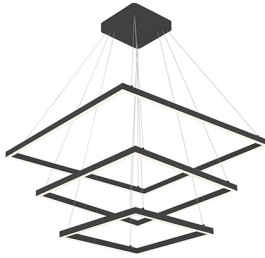

PIAZZA
CH85332
 CHANDELIERS

PROJECT

DESCRIPTION

A suspended rectilinear frame emits soft luminance downward from the continuous perimeter opal diffuser. Veiled within the aluminum extrusion is a secondary set of LED lights sending ambient illumination up toward the ceiling. Utilizing a minimal orthogonal outline the PIAZZA series creates an airy effect with the center of the fixture transparent and open. Available as essential singular pendant or dramatic multi-pendant configurations.

CH85332-BK
 Black

CH85332-WH
 White

SPECIFICATION DETAILS

* For custom options, consult factory for details.

Fixture Dimensions	L31-1/2" x W31-1/2" x H1"
Light Source	LED
Wattage	134W
Total Lumens	11390lm
Delivered Lumens	BK-4690lm; WH-6298lm;
Voltage	120V
Color Temperature	3000K
CRI (Ra)	>90
Optional Color Temps	2700K - 5000K Available, Minimum Order Quantities Apply
LED Rated Life	50,000 hours
Dimming	100% - 10%, TRIAC or ELV Dimmer (Not Included)
Diffuser Details	White Acrylic Diffuser
Adjustable	Yes
Wire Length	120" Max
Wire Type	Clear Coaxial Wire
Location	Dry
Warranty	5 Years
Canopy Dimensions	L10-1/4" x W10-1/4" x H2"