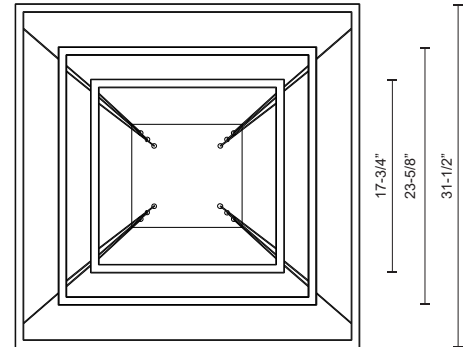

PIAZZA
CH85332
 CHANDELIERS

PROJECT

DESCRIPTION

A suspended rectilinear frame emits soft luminance downward from the continuous perimeter opal diffuser. Veiled within the aluminum extrusion is a secondary set of LED lights sending ambient illumination up toward the ceiling. Utilizing a minimal orthogonal outline the PIAZZA series creates an airy effect with the center of the fixture transparent and open. Available as essential singular pendant or dramatic multi-pendant configurations.

CH85332-BK
 Black

CH85332-WH
 White

SPECIFICATION DETAILS

* For custom options, consult factory for details.

Fixture Dimensions	L31-1/2" x W31-1/2" x H1"
Light Source	LED
Wattage	134W
Total Lumens	11390lm
Delivered Lumens	BK-4690lm; WH-6298lm;
Voltage	120V
Color Temperature	3000K
CRI (Ra)	>90
Optional Color Temps	2700K - 5000K Available, Minimum Order Quantities Apply
LED Rated Life	50,000 hours
Dimming	100% - 10%, TRIAC or ELV Dimmer (Not Included)
Diffuser Details	White Acrylic Diffuser
Adjustable	Yes
Wire Length	120" Max
Wire Type	Clear Coaxial Wire
Location	Dry
Warranty	5 Years
Canopy Dimensions	L10-1/4" x W10-1/4" x H2"